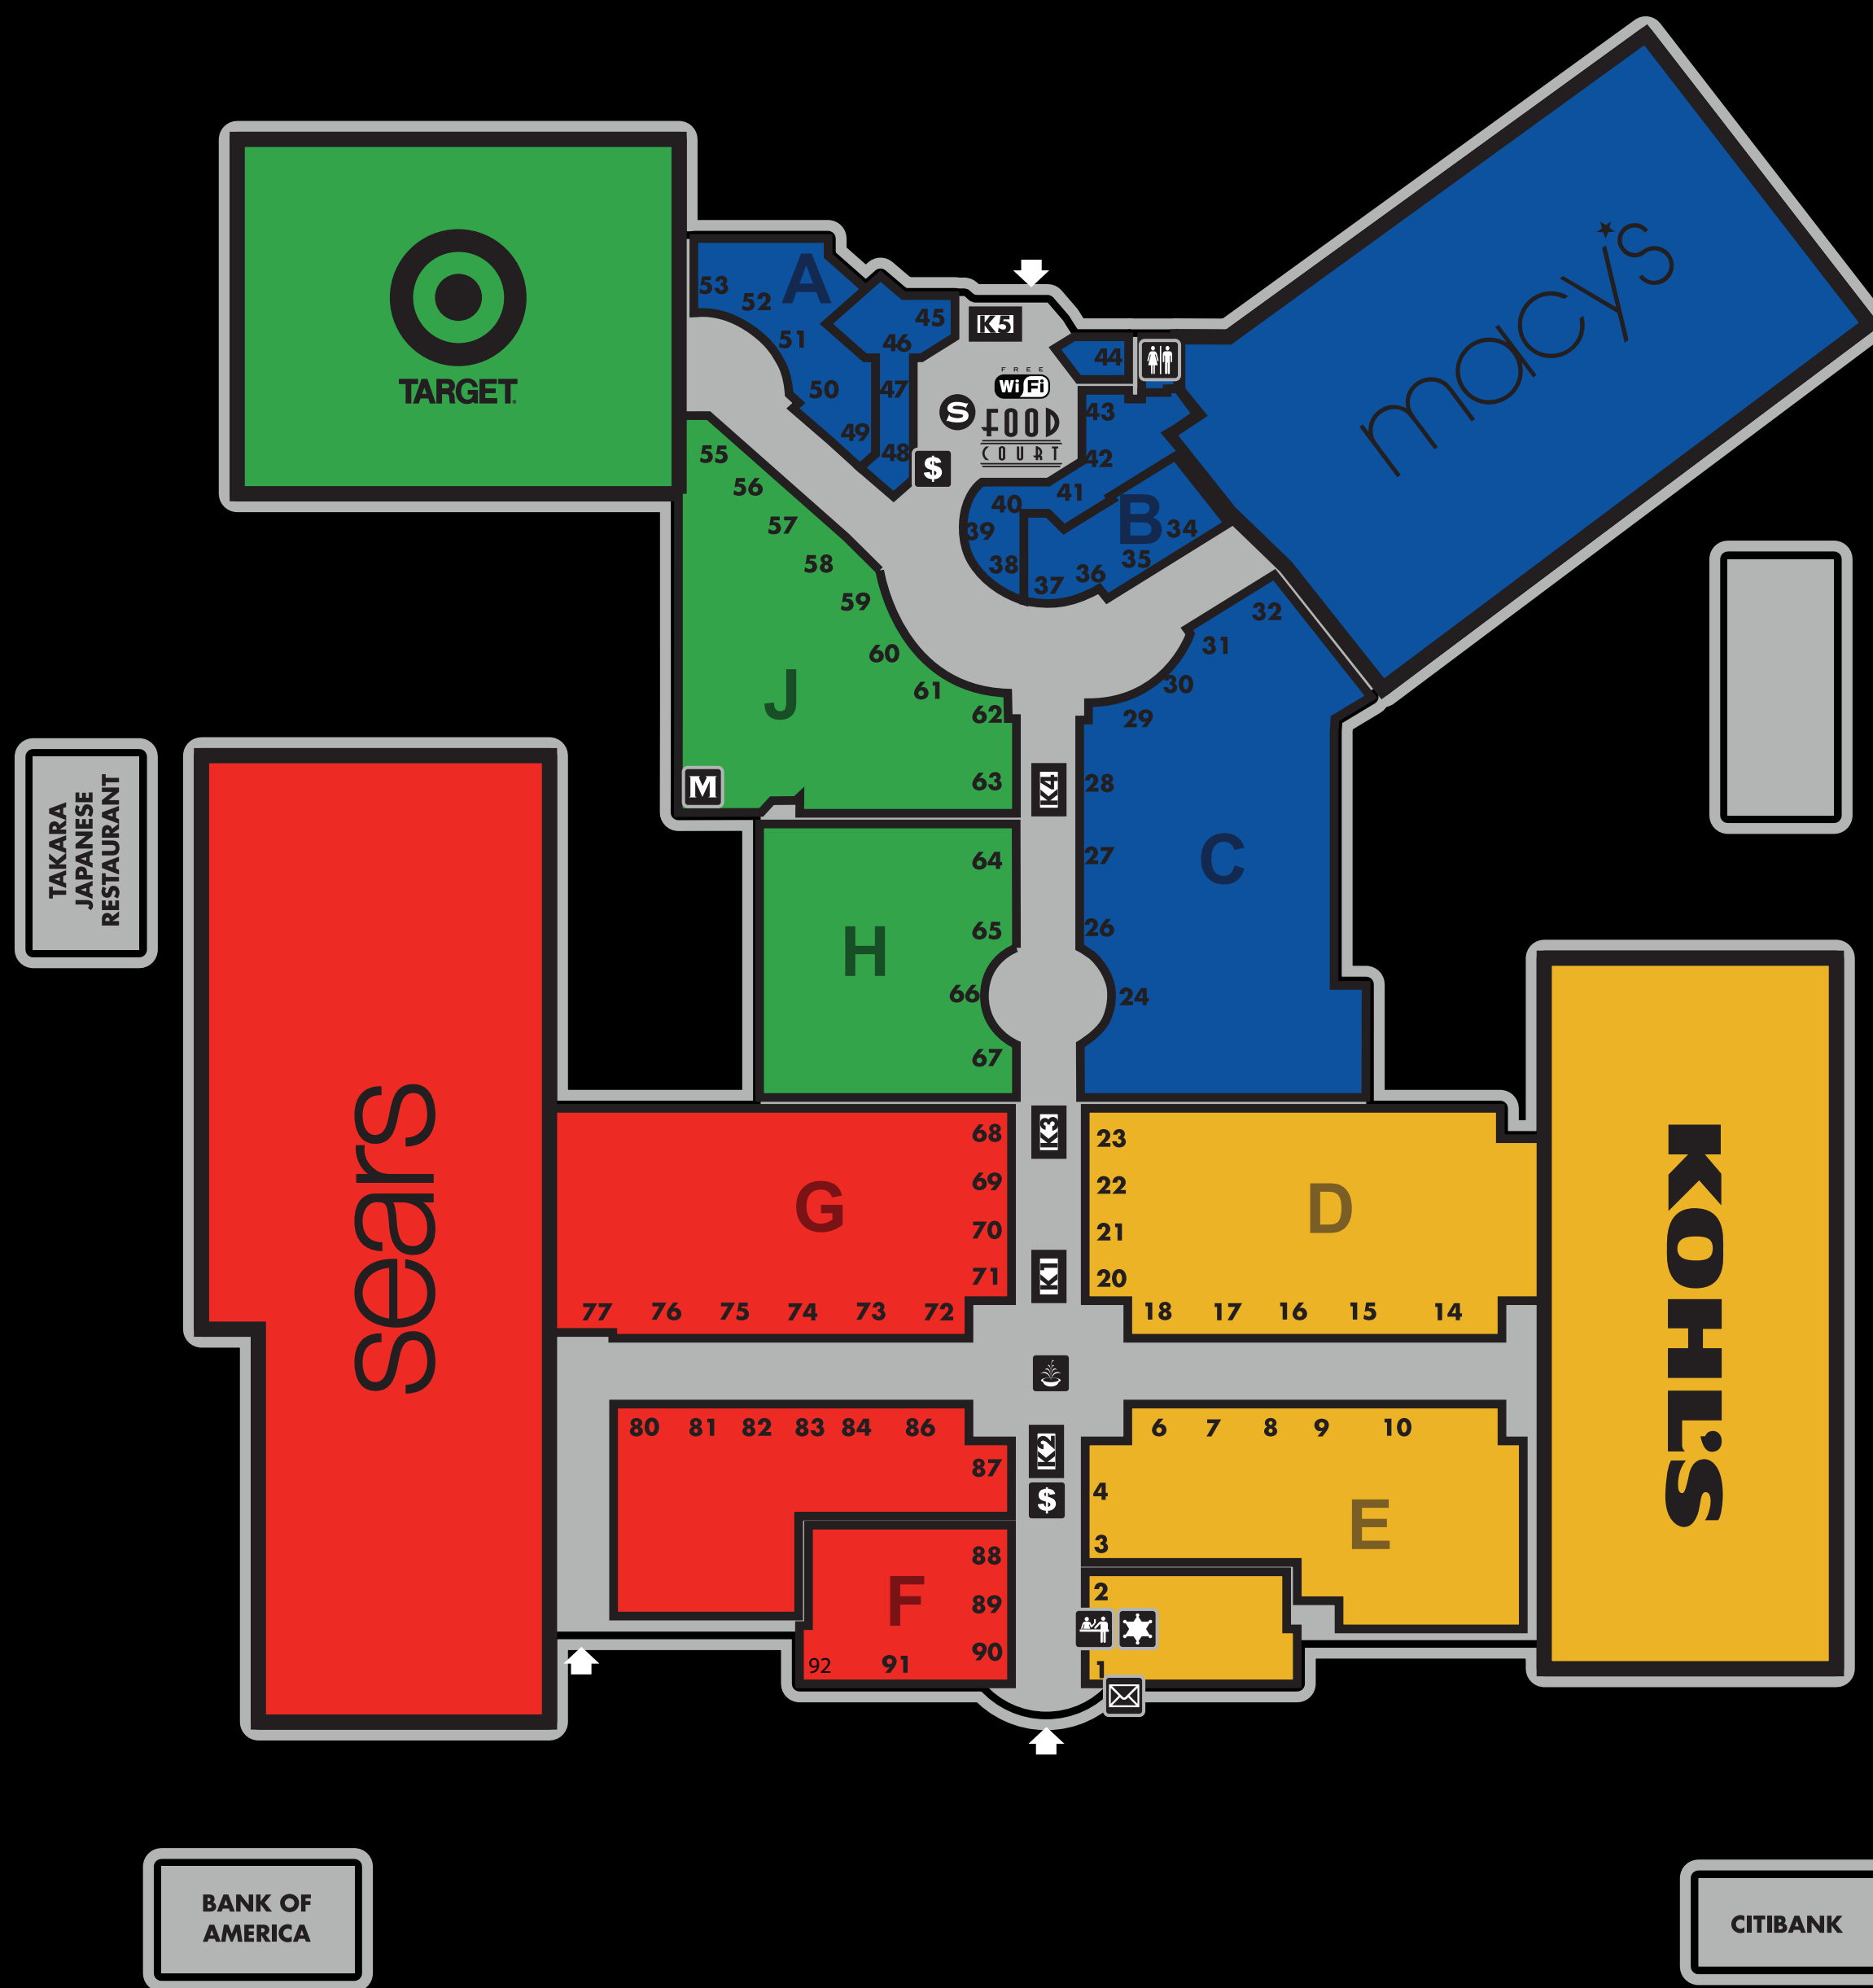

CAPITOLA MALL

DEPARTMENT STORES

Kohl's
Macy's
Sears
Target

WOMEN'S APPAREL

Christopher & Banks E9
Express C27
Hot Topic J62
Journeys D23
Motherhood Maternity F89
rue 21 G74
Salt Tree D17
Santa Cruz Apparel G68
Vans J63
Victoria's Secret D16
Zumiez G75

MEN'S APPAREL

Express C27
Foot Locker J60
Hot Topic J62
Matrix Santa Cruz F83
rue 21 G74
Santa Cruz Apparel G68
Vans J63
Zumiez G75

CHILDREN'S APPAREL

The Children's Place H64
Gymboree G69
Justice H65

BOOKS/CARDS/GIFTS/TOYS

Art of Santa Cruz J55
Children's Museum of Discovery C28
Giggles-N-Wiggles F80
Legends Comics and Games H67
Steve's Hallmark H66

FOOTWEAR

Beck's Shoes C32
Famous Footwear C24
Foot Locker J60
Journeys D23
Payless ShoeSource F81
Shiekh Shoes J59
Sko Footwear and Accessories E7
Vans J63

JEWELRY/ACCESSORIES

Claire's Accessories B37
Daniel's Jewelers E4
Don Roberto Jewelers F87
Fast Fix Jewelry & Watch Repair K3
Kay Jewelers D18
Piercing Pagoda K4
Super Silver Santa Cruz J61

FOOD COURT

Ad-Space Networks Food Court
Sorabol A48
Subway A46
Wetzel's Pretzels B38